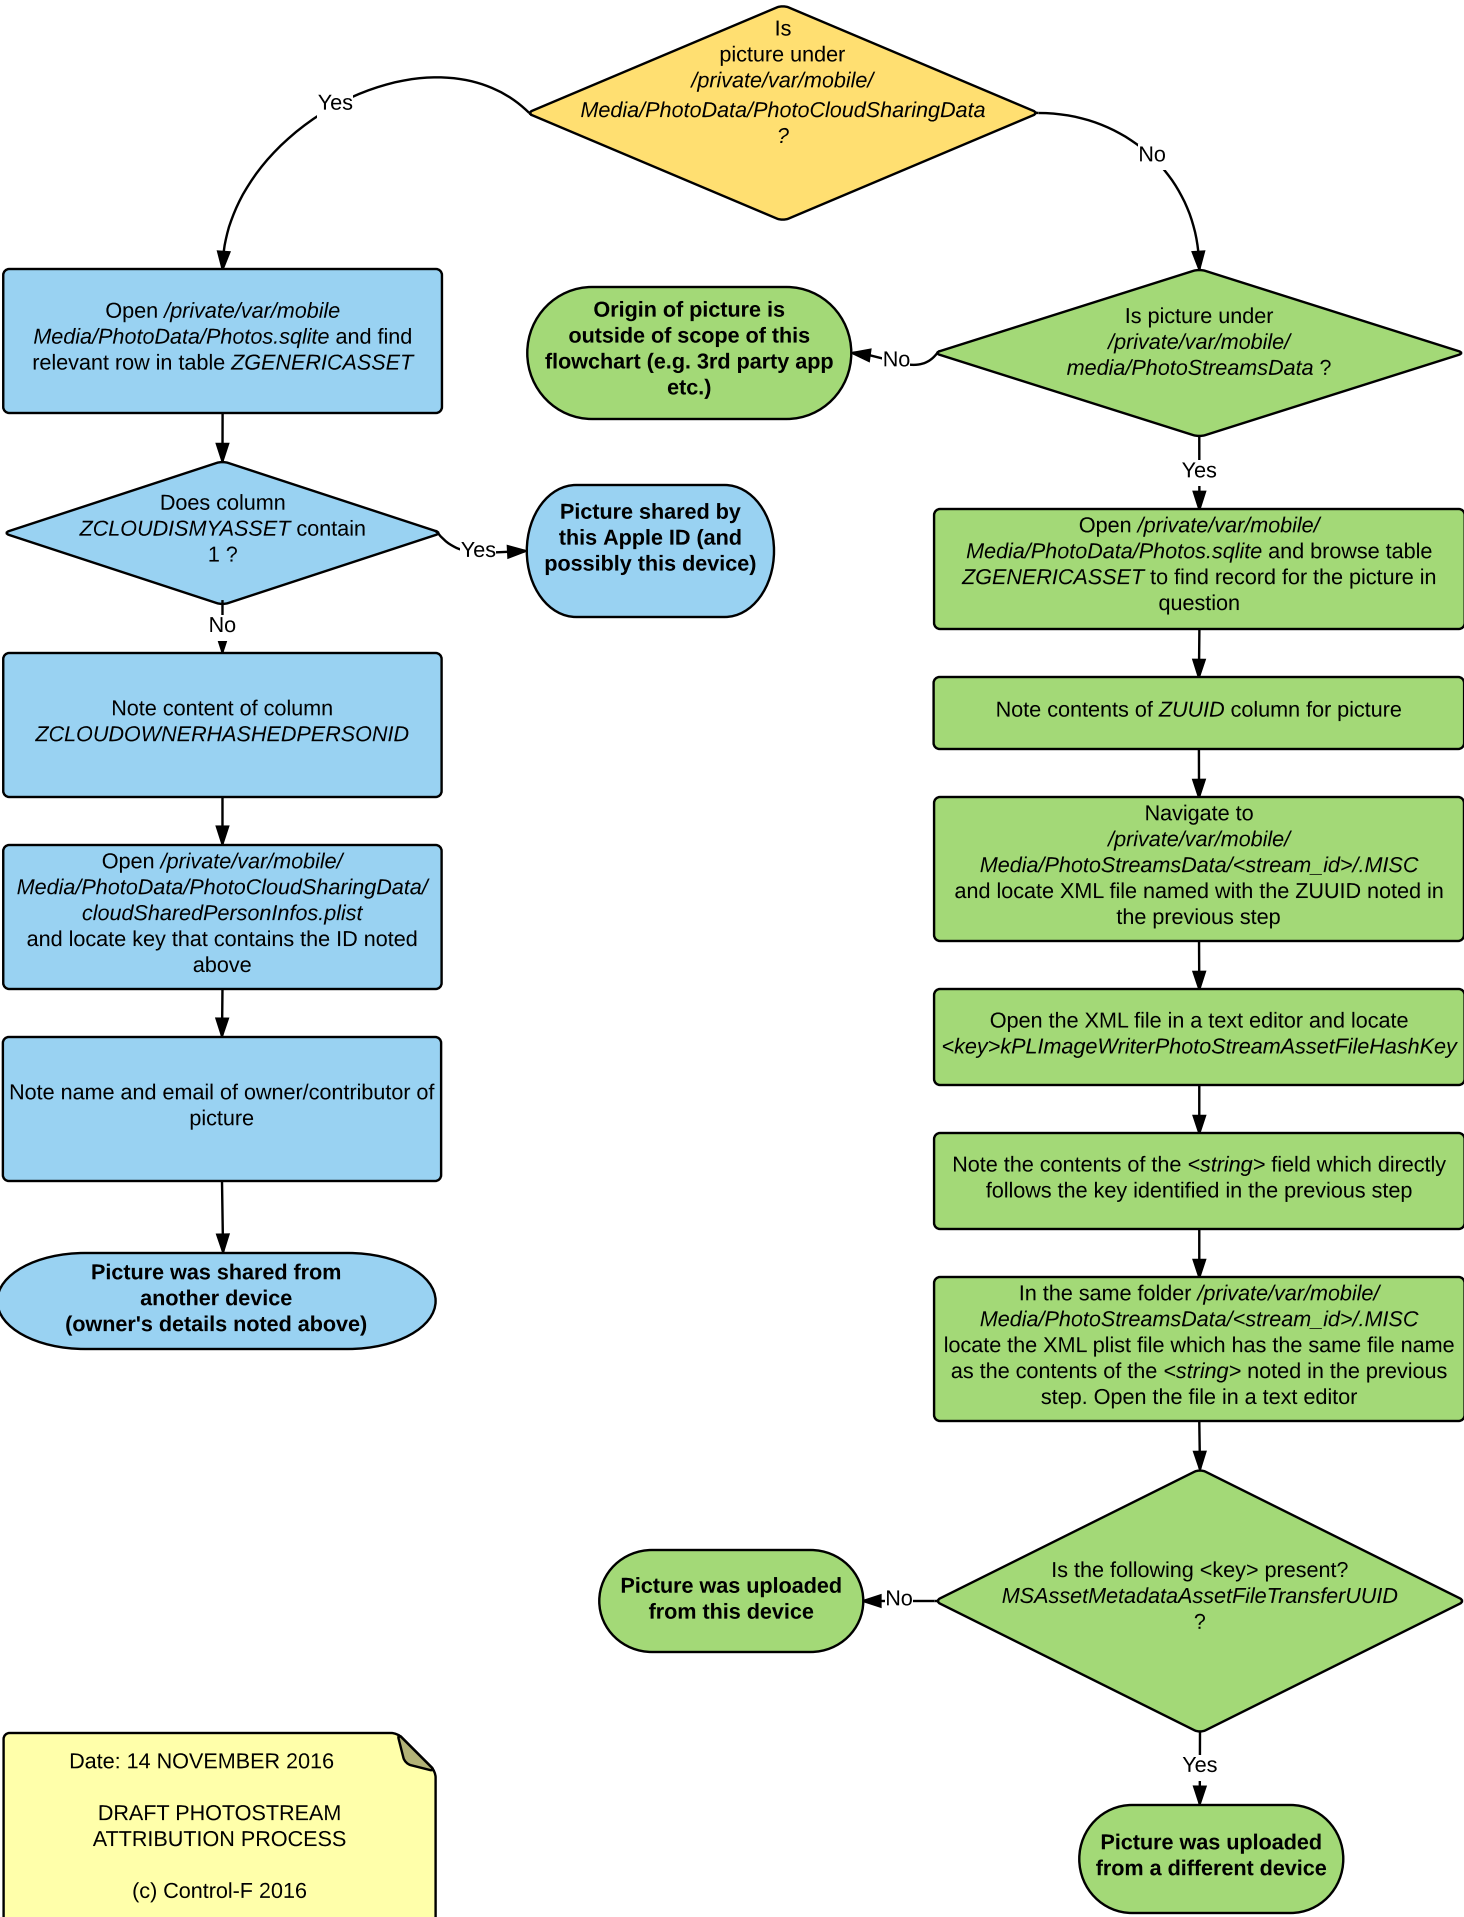

ICLOUD PHOTO SHARING
(previously called "Shared Photo Streams")

ACCOUNT-LINKED DEVICES

Date: 14 NOVEMBER 2016

DRAFT PHOTOSTREAM
ATTRIBUTION PROCESS

(c) Control-F 2016